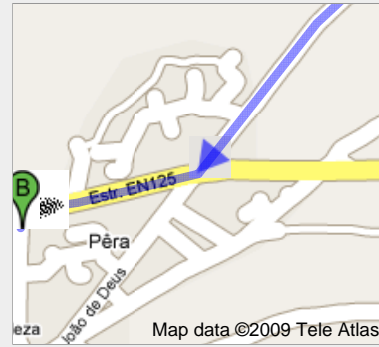

Directions to R. Alexandre Herculano

48.0 km – about 41 mins

From Airport head North towards IC4/A22 Follow signs for Albufeira/Portimão/Lisboa. When on A22 continue to Junction 8.

Faro, Portugal

1. Head **north** on **Jardim Manuel Bívar** toward **Av. da República**

go 4.4 km
total 6.4 km

11. Slight right at **Estr. IC4/IC4**
Continue to follow IC4
About 5 mins

go 4.9 km
total 11.2 km

12. Merge onto **A22** via the ramp to **Albufeira/Portimão/Lisboa**
About 17 mins

go 33.1 km
total 44.3 km

13. Take exit **8** toward **Algoz**

go 0.4 km
total 44.8 km

14. Continue straight

go 0.3 km
total 45.1 km

 15. Turn left at **EM524**
About 5 mins

go 2.5 km
total 47.6 km

 16. Slight right at **Estr. EN125/N125**
About 1 min

go 0.4 km
total 48.0 km

 17. Turn left at **R. Alexandre Herculano**
About 1 min

go 35 m
total 48.0 km

 R. Alexandre Herculano

These directions are for planning purposes only. You may find that construction projects, traffic, weather, or other events may cause conditions to differ from the map results, and you should plan your route accordingly. You must obey all signs or notices regarding your route.