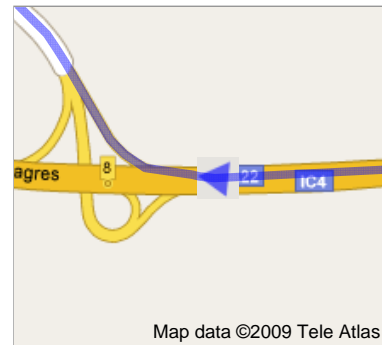

go 0.2 km
total 0.8 km

↩ 8. Turn **left** at **R. Infante Dom Henrique**
About 1 min

go 0.3 km
total 1.1 km

9. Slight right at **Estr. 125**
Go through 1 roundabout
About 3 mins

go 0.9 km
total 2.0 km

10. At the roundabout, take the **2nd** exit onto **IC4**
About 5 mins

go 4.4 km
total 6.4 km

11. Slight right at **Estr. IC4/IC4**
Continue to follow IC4
About 5 mins

go 4.9 km
total 11.2 km

12. Merge onto **A22** via the ramp to **Albufeira/Portimão/Lisboa**
About 17 mins

go 33.1 km
total 44.3 km

13. Take exit **8** toward **Algoz**

go 0.4 km
total 44.8 km

14. Continue straight

go 0.3 km
total 45.1 km

 15. Turn left at **EM524**
About 5 mins

go 2.5 km
total 47.6 km

 16. Slight right at **Estr. EN125/N125**
About 1 min

go 0.4 km
total 48.0 km

 17. Turn left at **R. Alexandre Herculano**
About 1 min

go 35 m
total 48.0 km

 R. Alexandre Herculano

These directions are for planning purposes only. You may find that construction projects, traffic, weather, or other events may cause conditions to differ from the map results, and you should plan your route accordingly. You must obey all signs or notices regarding your route.